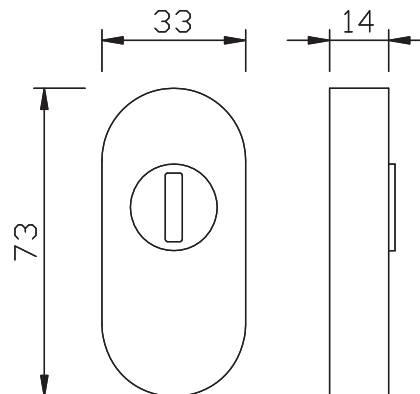

greenteQ Sliding rose ZA PZ oval 14mm ER

greenteQ roses for entrance doors, to combine with pull handles and lever handles.

Properties:

greenteQ sliding ZA, with cylinder cover; oval; for profile cylinder; height of edge 14 mm; for cylinder protrusion 5 - 10 mm; stainless steel matt brushed.

Product picture and technical drawing:

Technical data:

Material	Stainless steel (steel number 1.4301)
Surface	matt brushed
Keyhole	PZ
Rose	33 x 73 mm
Height of edge	14 mm
Cylinder protrusion	5 - 10 mm
Packaging unit	10 pieces

Name	VBH Item-Number
Sliding rose ZA PZ oval 14mm ER	359.794 / 6500

PRODUCT DATA SHEET

DOOR HARDWARE - Sliding rose ZA PZ oval 14mm ER

The instructions for use, service and product details as well as other technical information for our greenteQ products are general guidelines. These serve only to describe the properties and performance features of our products and do not constitute a guarantee as per Section 443 of the BGB (German Civil Code). Due to the variety of possible applications, it is incumbent upon the user to test whether or not it is suitable for the desired application. Technical application advice provided by us verbally, in writing or through tests is for your information only and is absolutely non-binding.